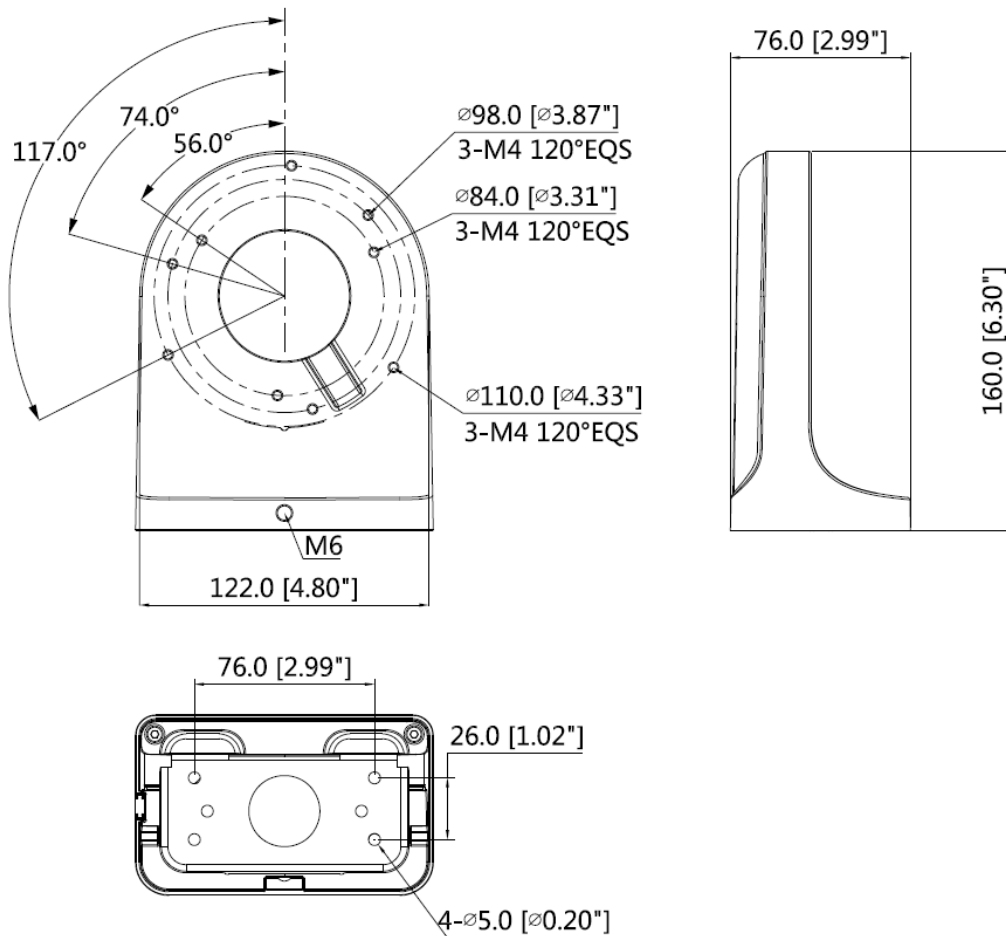

### Technical Specifications

<b>Model</b>	<b>DH-PFB203W</b>
<b>General</b>	
Material	Aluminum & SECC
Dimension(WxHxD)	160mmx122mmx76mm (6.30"x4.80"x2.99")
Weight	0.5kg(1.1lb)
Load Bearing	1kg(2.2lb)
Color	White
Operating Temperature	-40°C ~ +60°C (-40°F ~ +140°F)
Humidity	<90% RH
Applicable Model	Please see "Accessory Selection"

### Dimensions (mm/inch)