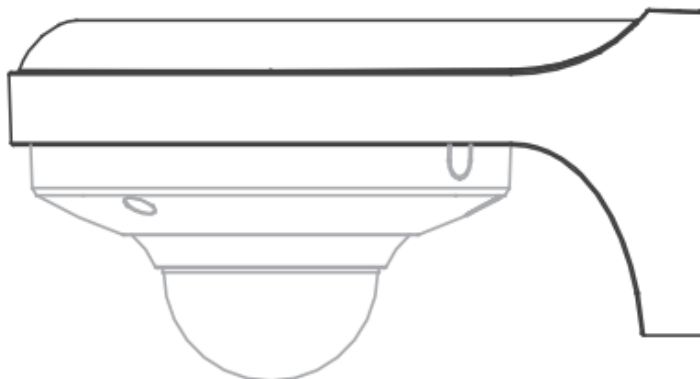

Application

Package Information

- Wall mount bracket *1
- M4 screw *3
- ST4 screw *4
- Plastic anchor *4
- Wrench *1